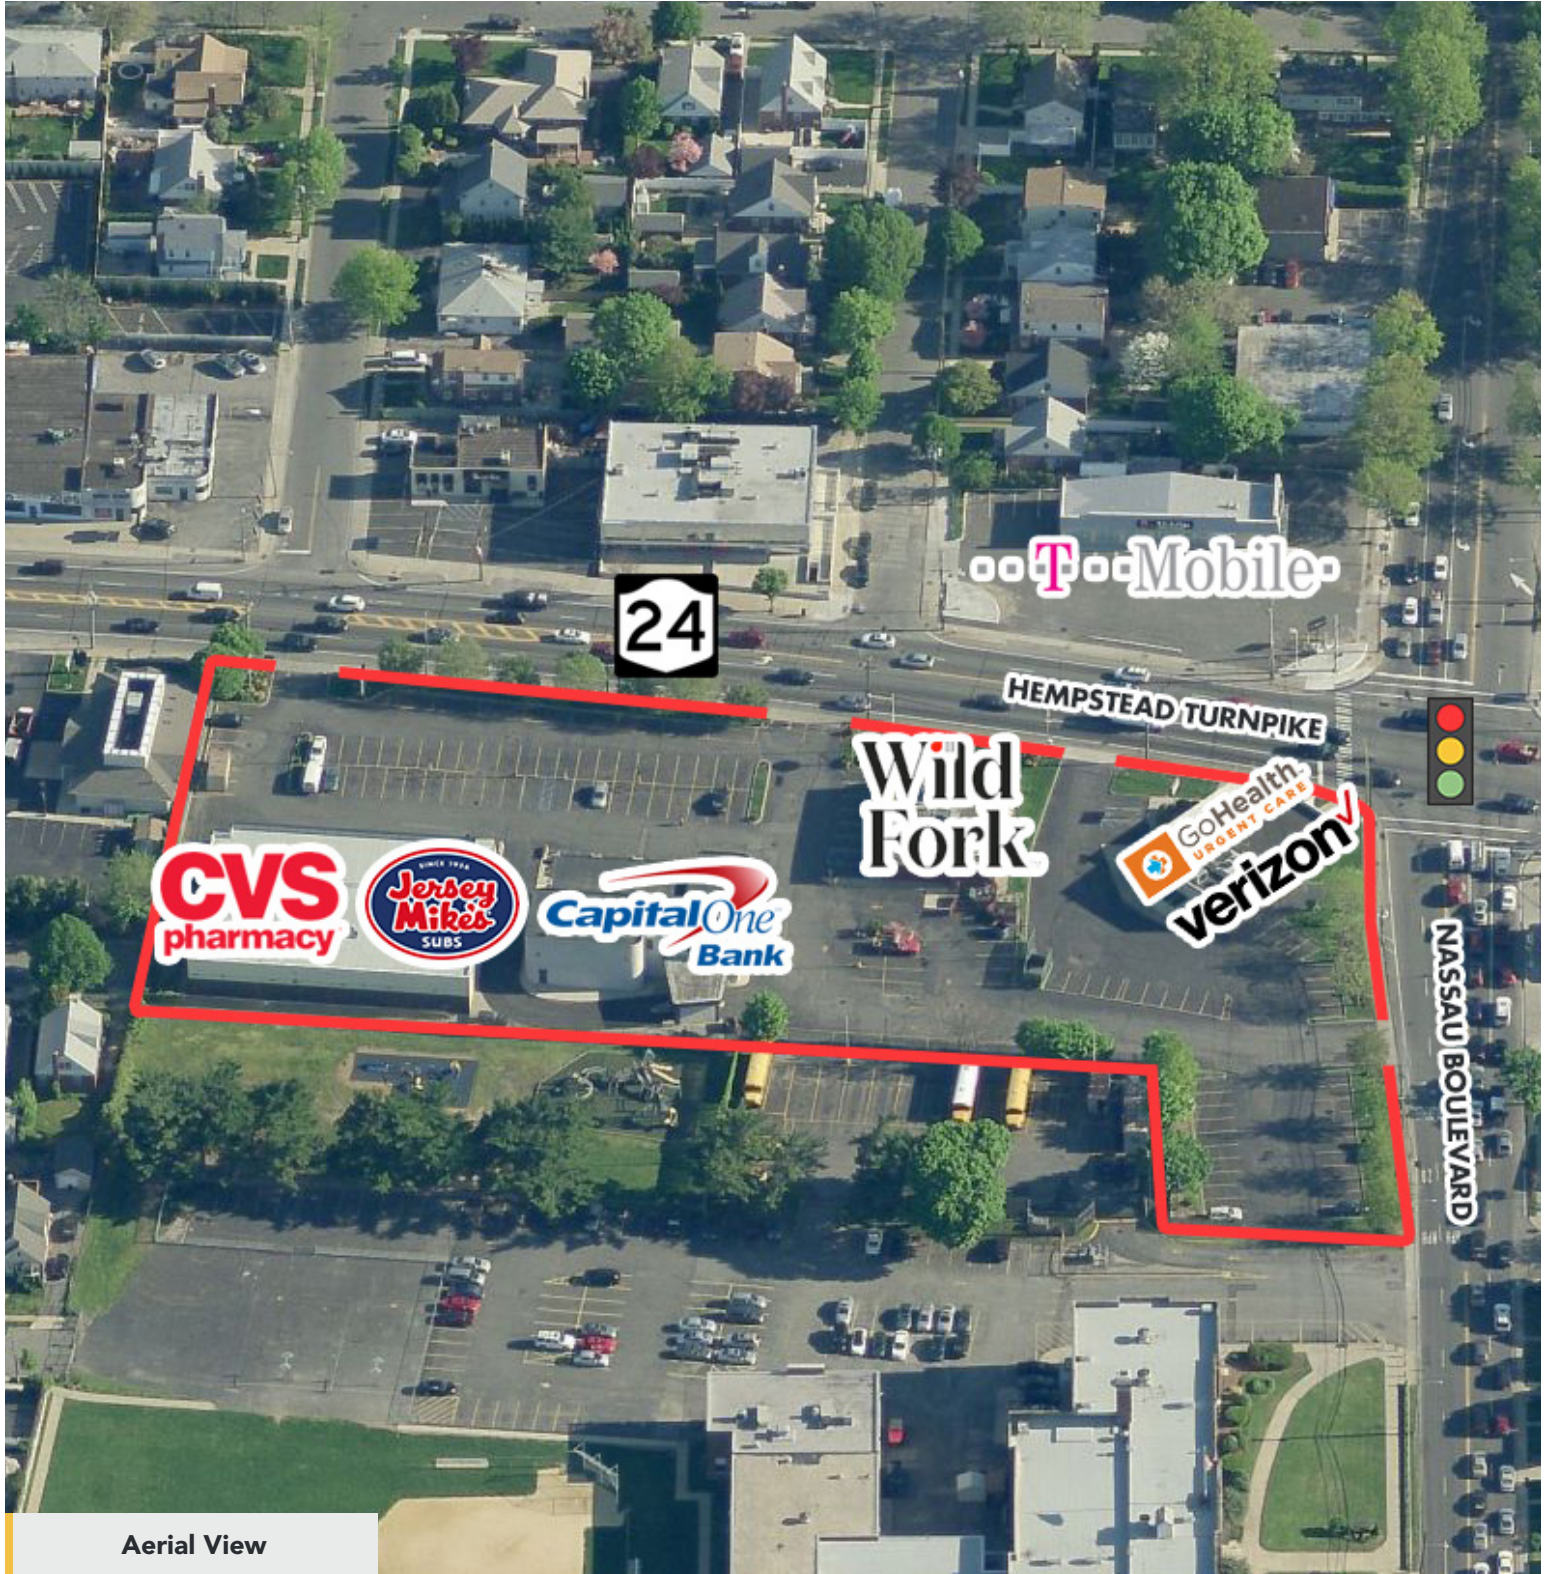

WEST HEMPSTEAD, NEW YORK

Nassau Plaza Shopping Center

Aerial View

Breslin Realty
DEVELOPMENT CORP.

Robert Delavale | VP, Leasing
(516) 741-7400 ext. 230
rdelavale@breslinrealty.com