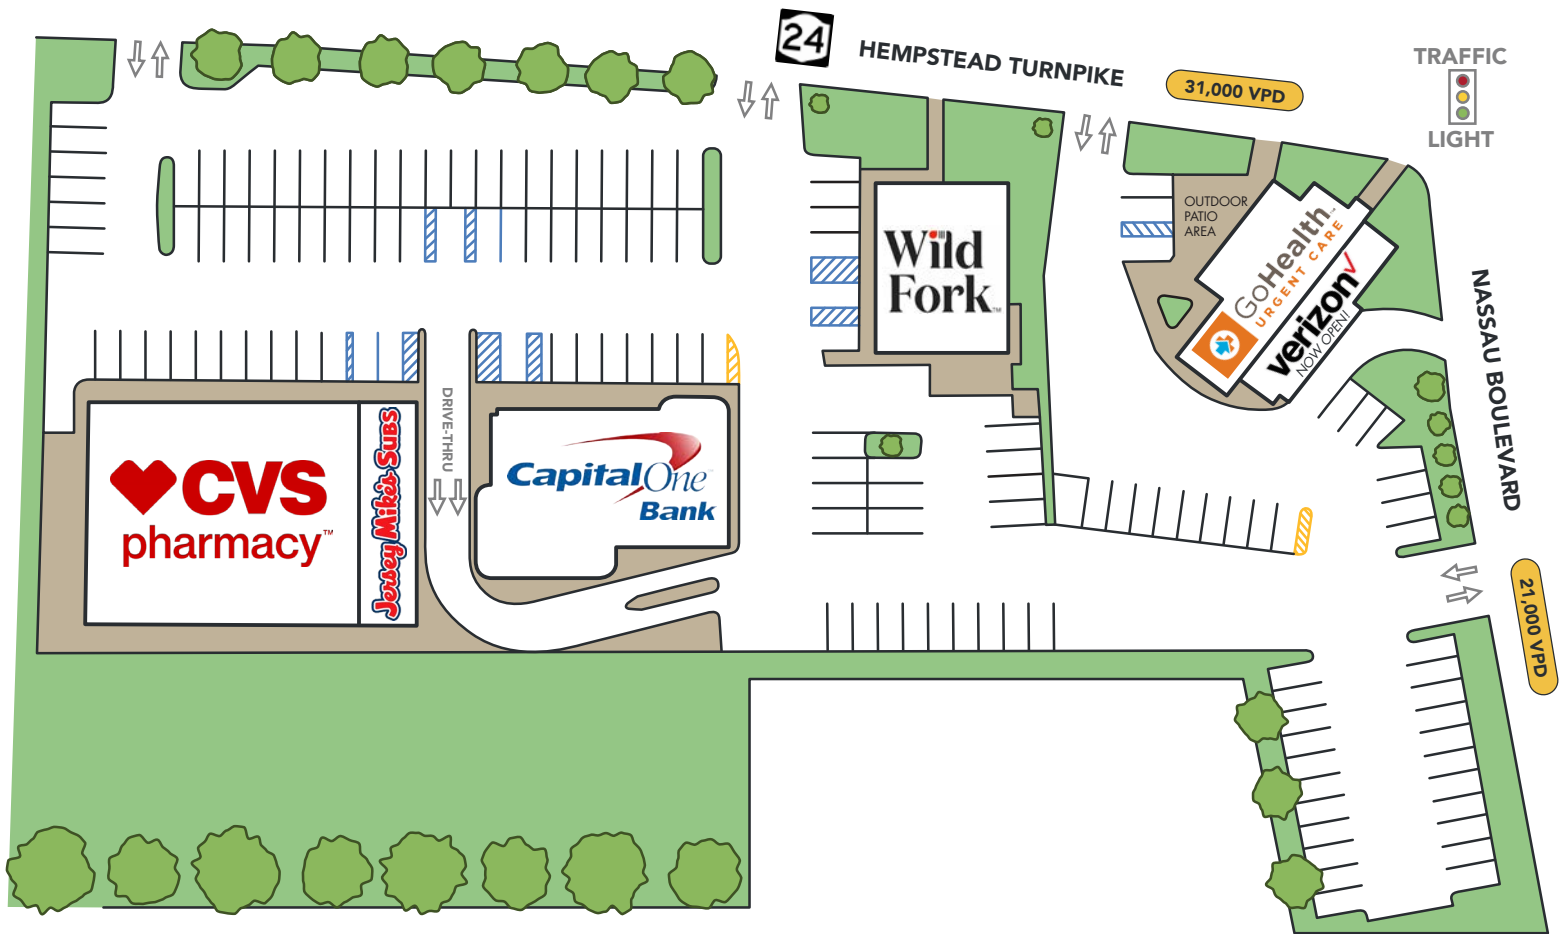

WEST HEMPSTEAD, NEW YORK

Nassau Plaza Shopping Center