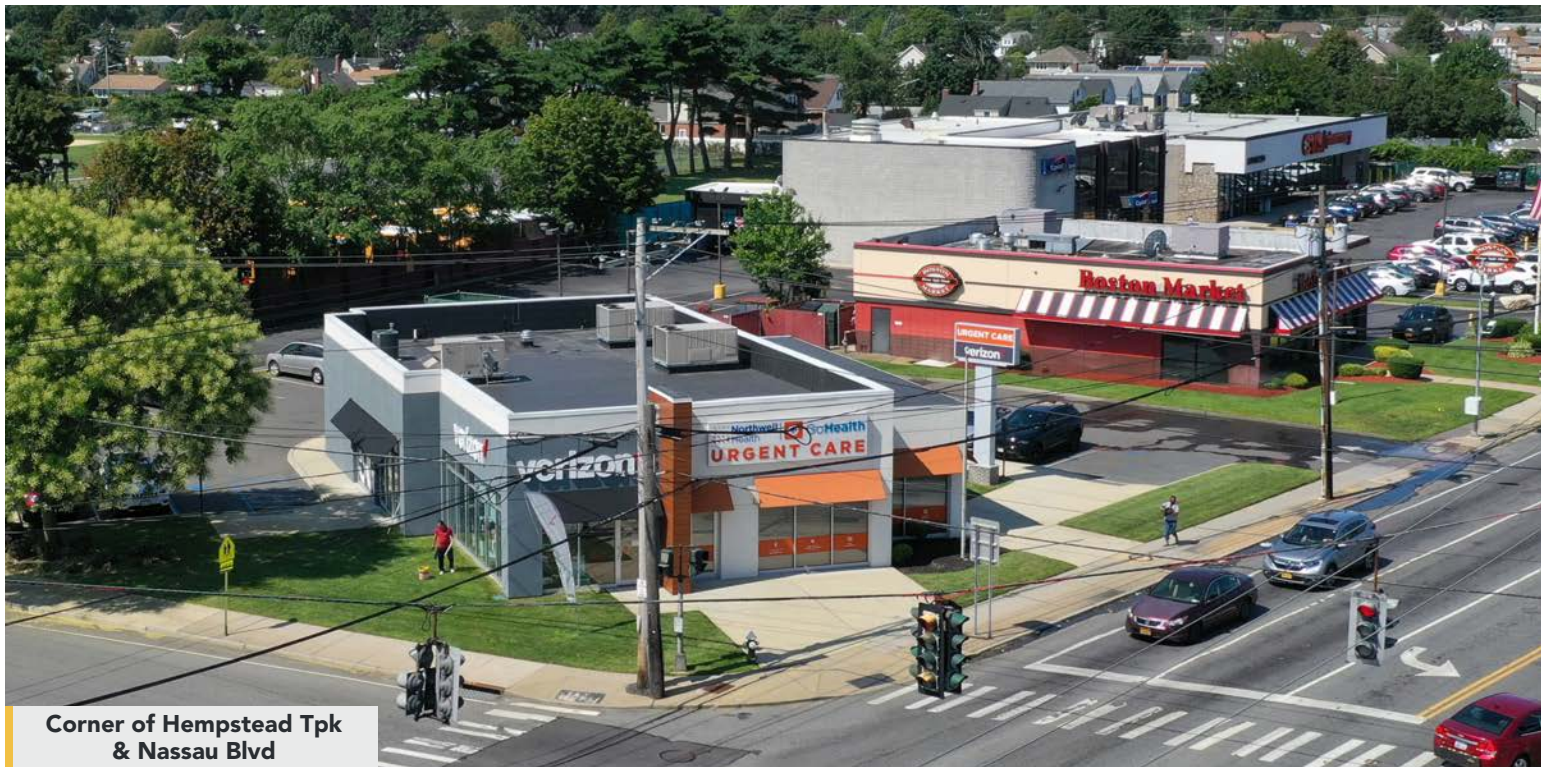

Corner of Hempstead Tpk
& Nassau Blvd

Breslin Realty
DEVELOPMENT CORP.

Breslin Realty

www.breslinrealty.com

Robert Delavale | VP, Leasing
(516) 741-7400 ext. 230
rdelavale@breslinrealty.com

500 Old Country Road, Garden City, NY