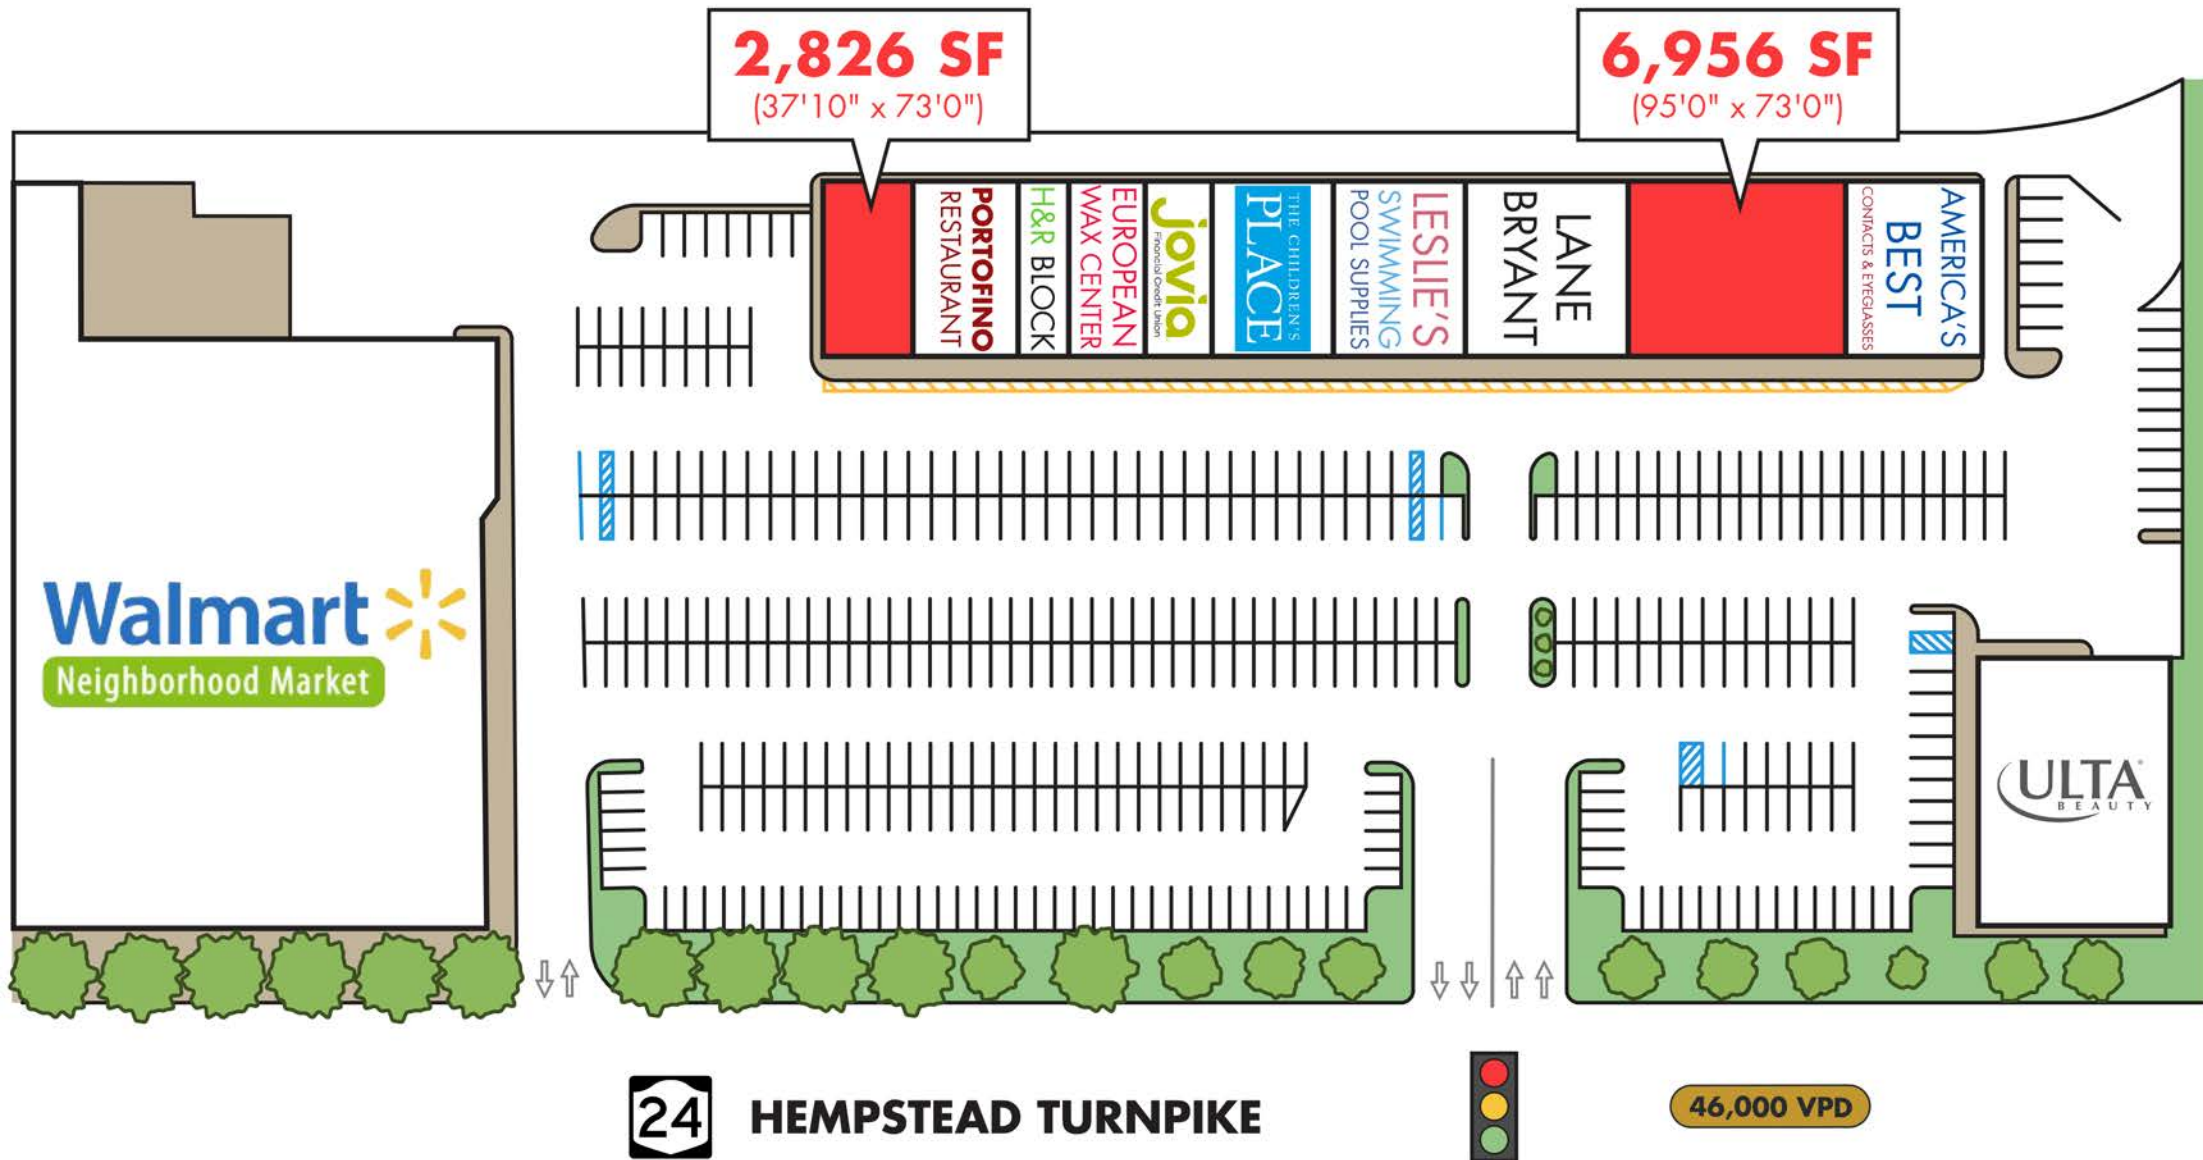

# LEVITTOWN MEWS LEVITTOWN, NY

FOR MORE INFORMATION

Robert Delavale | VP, Leasing | 516.741.7400 x230 | rdelavale@breslinrealty.com

**Breslin Realty**  
DEVELOPMENT CORP.