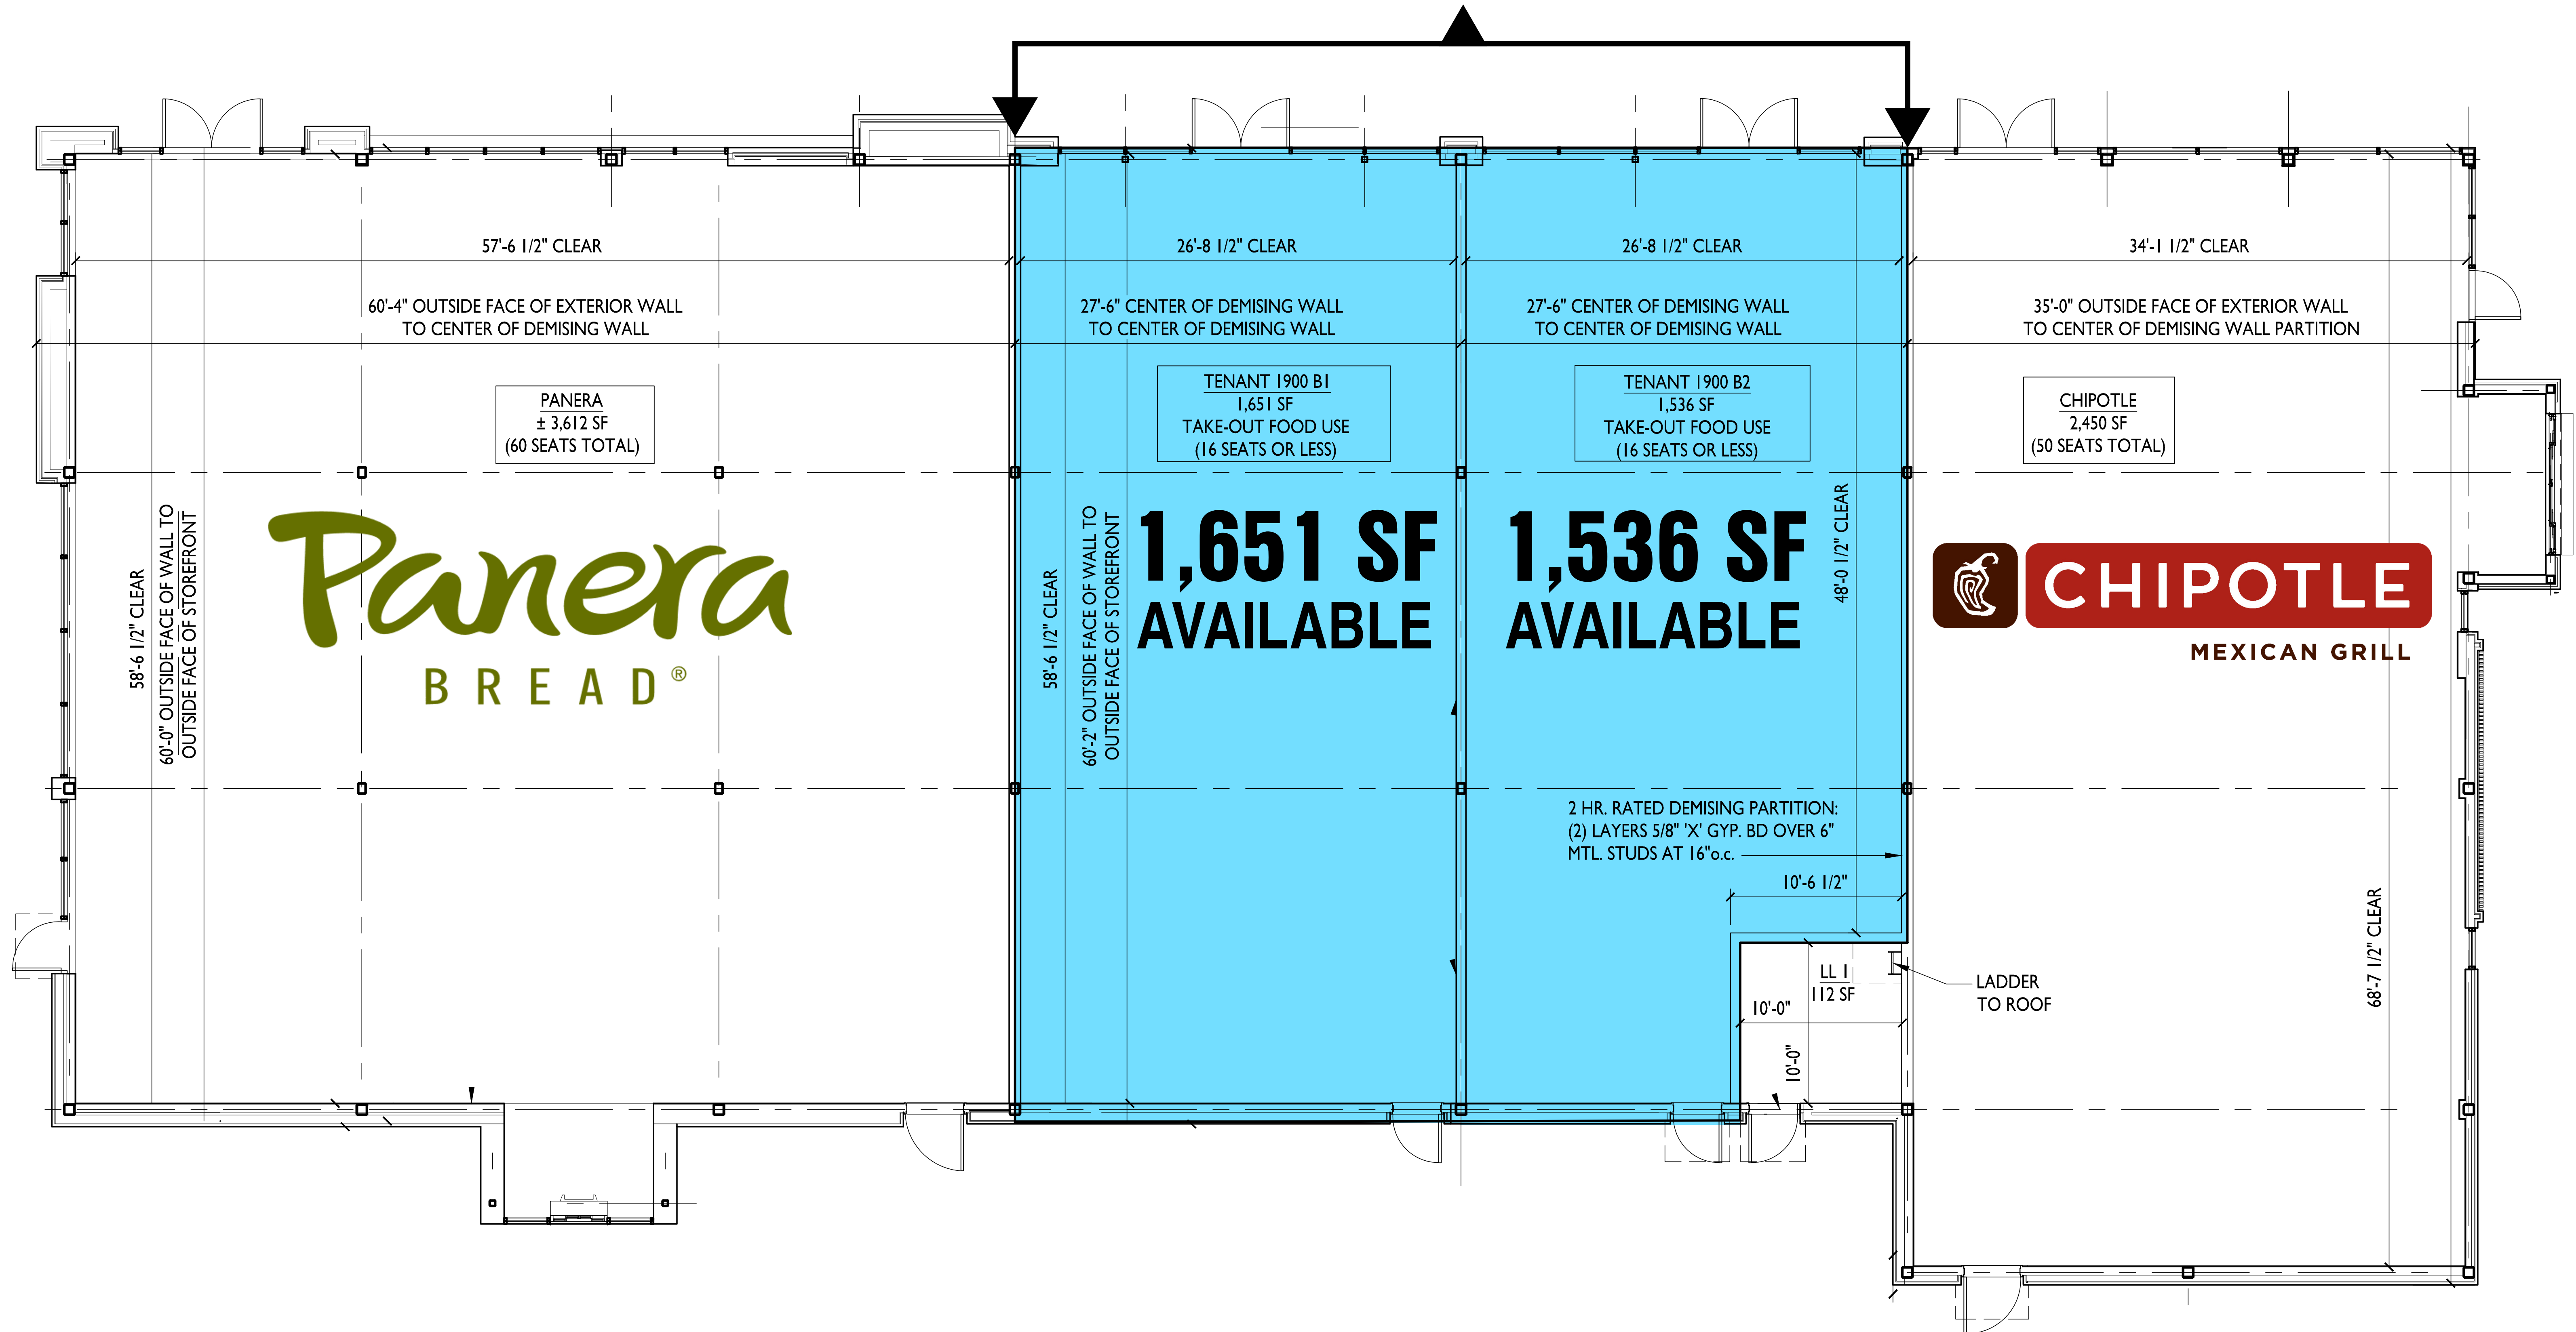

**±3,200 SF  
DIVISIBLE**

**Islandia, NY**

1900 Veterans Memorial Highway